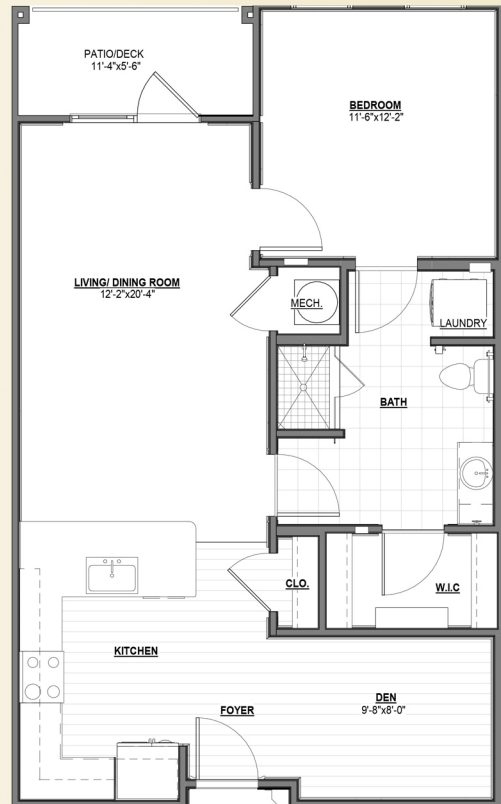

Canterfield of Kennesaw
An Independent and Assisted Living Community

470-308-4720

4381 Bells Ferry Road, Kennesaw, Ga 30144

www.canterfieldofkennesaw.com

The Arabian
One Bedroom, One Bath,
Patio 717 square feet

The Mustang
One Bedroom, One Bath, Sunroom
764 square feet

The Appaloosa
One Bedroom, One Bath, Patio
869 square feet

The Saddlebred
One Bedroom, One Bath, Sunroom
933 square feet

The Thoroughbred
Two Bedroom, Two Bath,
Patio 1015 square feet

The Foresian
Two Bedroom, Two Bath, Sunroom
1084 square feet

The Andalusian
Two Bedroom, Two Bath, Patio
1228 square feet

The Clydesdale
 Two Bedroom, Two Bath, Deck
 1340 square feet

The Paint
 2 Bedroom 2 Bath
 1452 square feet

The Morgan
 2 Bedroom, 2 Bath, Deck
 1440 square feet