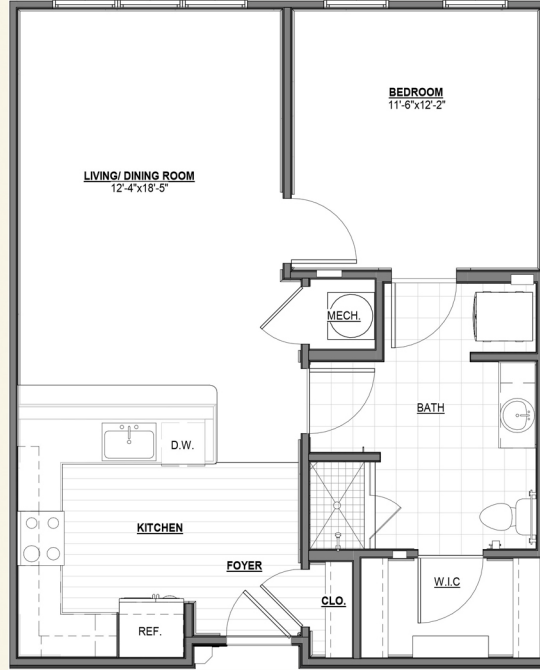

Canterfield of Kennesaw
An Independent and Assisted Living Community

470-308-4720

4381 Bells Ferry Road, Kennesaw, Ga 30144

www.canterfieldofkennesaw.com

The Arabian
One Bedroom, One Bath,
Patio 717 square feet

The Mustang
One Bedroom, One Bath, Sunroom
764 square feet

The Appaloosa
One Bedroom, One Bath, Patio
869 square feet

The Saddlebred
One Bedroom, One Bath, Sunroom
933 square feet

The Thoroughbred
Two Bedroom, Two Bath,
Patio 1015 square feet

The Foresian
Two Bedroom, Two Bath, Sunroom
1084 square feet

The Andalusian
Two Bedroom, Two Bath, Patio
1228 square feet

The Clydesdale
 Two Bedroom, Two Bath, Deck
 1340 square feet

The Paint
 2 Bedroom 2 Bath
 1452 square feet

The Morgan
 2 Bedroom, 2 Bath, Deck
 1440 square feet