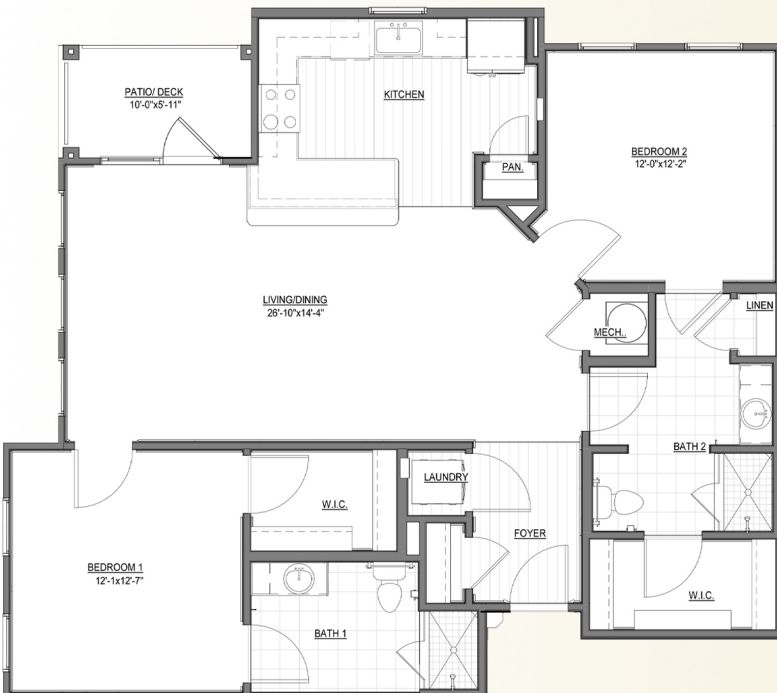

The Mustang
One Bedroom, One Bath, Sunroom
764 square feet

The Appaloosa
One Bedroom, One Bath, Patio
869 square feet

The Saddlebred
One Bedroom, One Bath, Sunroom
933 square feet

The Thoroughbred
Two Bedroom, Two Bath,
Patio 1015 square feet

The Foresian
Two Bedroom, Two Bath, Sunroom
1084 square feet

The Andalusian
Two Bedroom, Two Bath, Patio
1228 square feet

The Clydesdale
 Two Bedroom, Two Bath, Deck
 1340 square feet

The Paint
 2 Bedroom 2 Bath
 1452 square feet

The Morgan
 2 Bedroom, 2 Bath, Deck
 1440 square feet