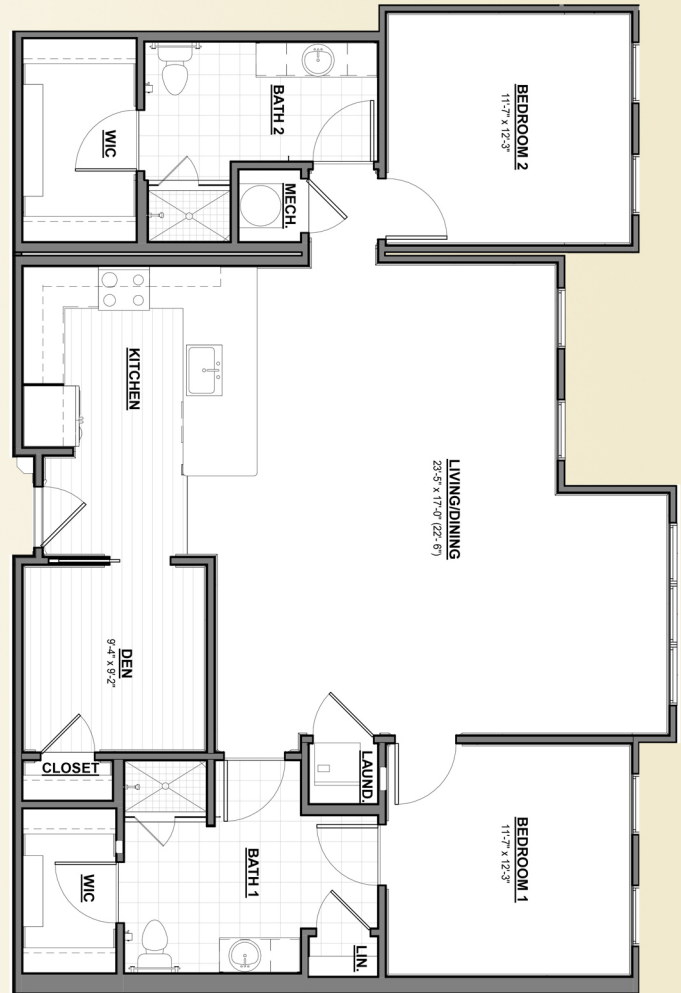

The Mustang
One Bedroom, One Bath, Sunroom
764 square feet

The Appaloosa
One Bedroom, One Bath, Patio
869 square feet

The Saddlebred
One Bedroom, One Bath, Sunroom
933 square feet

The Thoroughbred
Two Bedroom, Two Bath,
Patio 1015 square feet

The Foresian
Two Bedroom, Two Bath, Sunroom
1084 square feet

The Andalusian
Two Bedroom, Two Bath, Patio
1228 square feet

The Clydesdale
 Two Bedroom, Two Bath, Deck
 1340 square feet

The Paint
 2 Bedroom 2 Bath
 1452 square feet

The Morgan
 2 Bedroom, 2 Bath, Deck
 1440 square feet