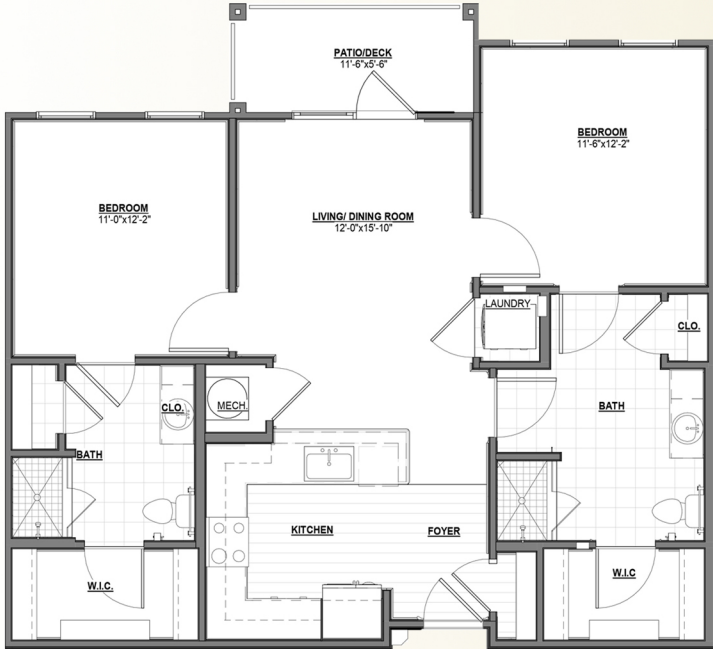

Canterfield of Kennesaw
An Independent and Assisted Living Community

470-308-4720

4381 Bells Ferry Road, Kennesaw, Ga 30144

www.canterfieldofkennesaw.com

The Arabian
One Bedroom, One Bath,
Patio 717 square feet

The Mustang
One Bedroom, One Bath, Sunroom
764 square feet

The Appaloosa
One Bedroom, One Bath, Patio
869 square feet

The Saddlebred
One Bedroom, One Bath, Sunroom
933 square feet

The Thoroughbred
Two Bedroom, Two Bath,
Patio 1015 square feet

The Foresian
Two Bedroom, Two Bath, Sunroom
1084 square feet

The Andalusian
Two Bedroom, Two Bath, Patio
1228 square feet

The Clydesdale
 Two Bedroom, Two Bath, Deck
 1340 square feet

The Paint
 2 Bedroom 2 Bath
 1452 square feet

The Morgan
 2 Bedroom, 2 Bath, Deck
 1440 square feet