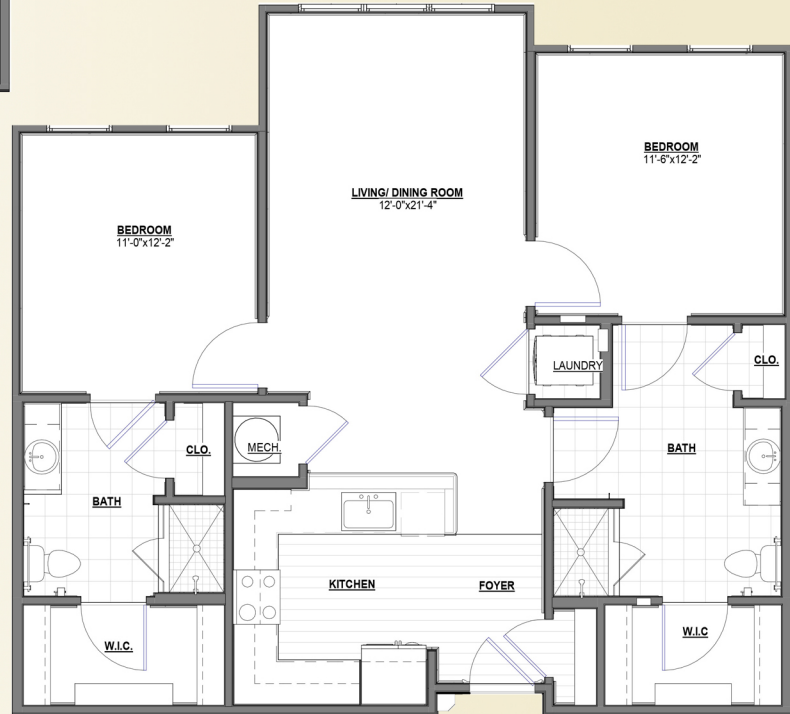

The Mustang
One Bedroom, One Bath, Sunroom
764 square feet

The Appaloosa
One Bedroom, One Bath, Patio
869 square feet

The Saddlebred
One Bedroom, One Bath, Sunroom
933 square feet

The Thoroughbred
Two Bedroom, Two Bath,
Patio 1015 square feet

The Foresian
Two Bedroom, Two Bath, Sunroom
1084 square feet

The Andalusian
Two Bedroom, Two Bath, Patio
1228 square feet

The Clydesdale
 Two Bedroom, Two Bath, Deck
 1340 square feet

The Paint
 2 Bedroom 2 Bath
 1452 square feet

The Morgan
 2 Bedroom, 2 Bath, Deck
 1440 square feet