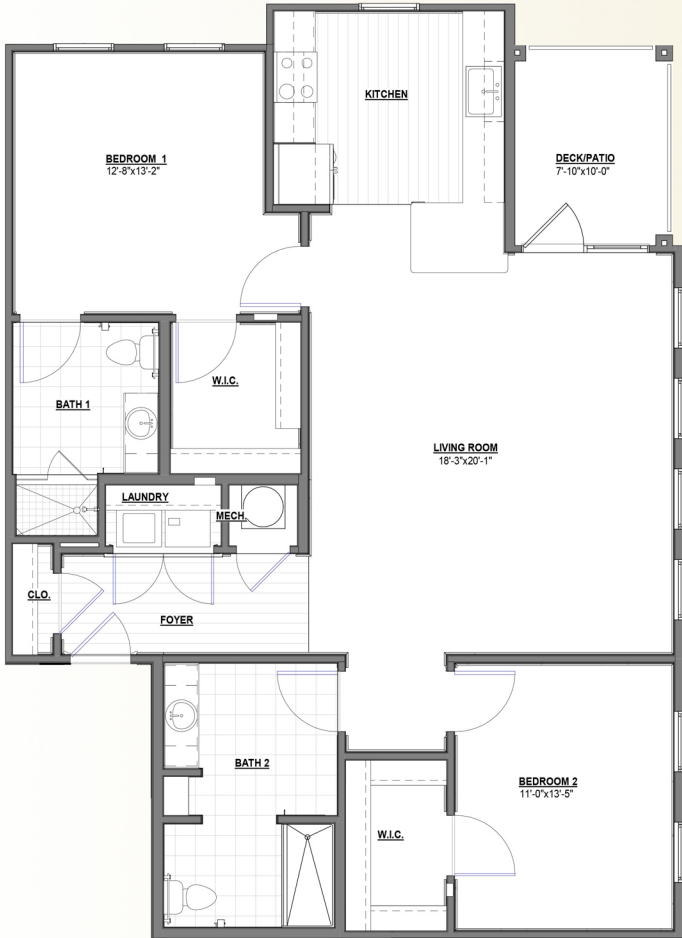

Canterfield of Kennesaw
An Independent and Assisted Living Community

470-308-4720

4381 Bells Ferry Road, Kennesaw, Ga 30144

www.canterfieldofkennesaw.com

The Arabian
One Bedroom, One Bath,
Patio 717 square feet

The Mustang
One Bedroom, One Bath, Sunroom
764 square feet

The Appaloosa
One Bedroom, One Bath, Patio
869 square feet

The Saddlebred
One Bedroom, One Bath, Sunroom
933 square feet

The Thoroughbred
Two Bedroom, Two Bath,
Patio 1015 square feet

The Foresian
Two Bedroom, Two Bath, Sunroom
1084 square feet

The Andalusian
Two Bedroom, Two Bath, Patio
1228 square feet

The Clydesdale
 Two Bedroom, Two Bath, Deck
 1340 square feet

The Paint
 2 Bedroom 2 Bath
 1452 square feet

The Morgan
 2 Bedroom, 2 Bath, Deck
 1440 square feet