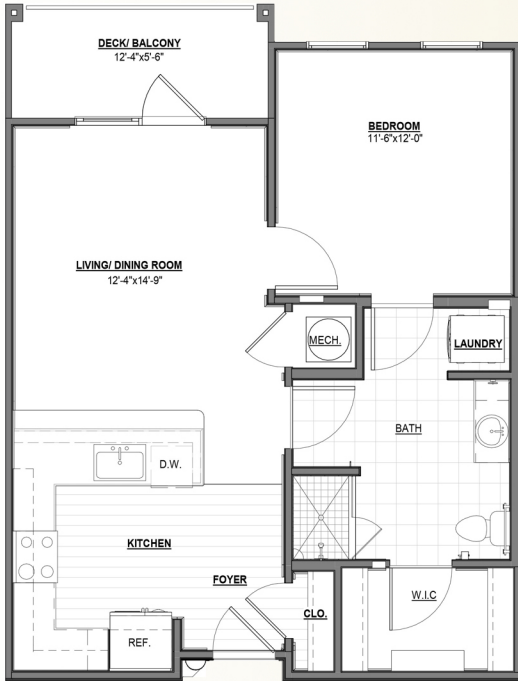

Canterfield of Kennesaw
An Independent and Assisted Living Community

470-308-4720

4381 Bells Ferry Road, Kennesaw, Ga 30144

www.canterfieldofkennesaw.com

The Arabian
One Bedroom, One Bath,
Patio 717 square feet

The Mustang
One Bedroom, One Bath, Sunroom
764 square feet

The Appaloosa
One Bedroom, One Bath, Patio
869 square feet

The Saddlebred
One Bedroom, One Bath, Sunroom
933 square feet

The Thoroughbred
Two Bedroom, Two Bath,
Patio 1015 square feet

The Foresian
Two Bedroom, Two Bath, Sunroom
1084 square feet

The Andalusian
Two Bedroom, Two Bath, Patio
1228 square feet

The Clydesdale
 Two Bedroom, Two Bath, Deck
 1340 square feet

The Paint
 2 Bedroom 2 Bath
 1452 square feet

The Morgan
 2 Bedroom, 2 Bath, Deck
 1440 square feet