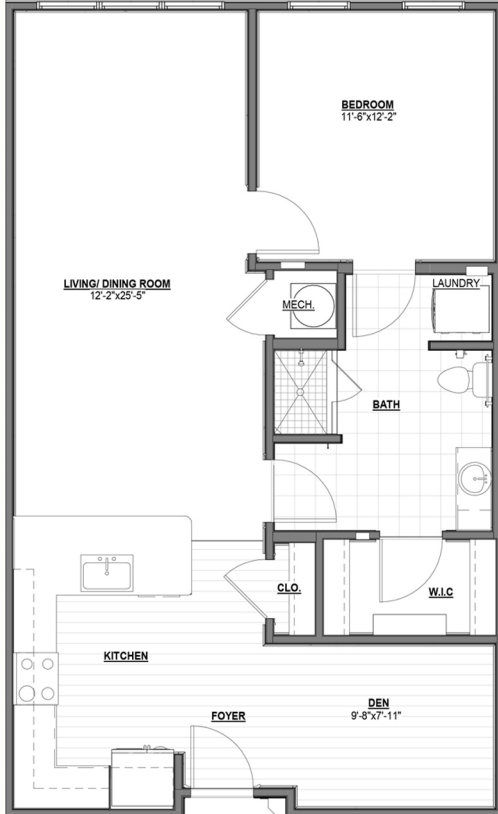

Canterfield of Kennesaw
An Independent and Assisted Living Community

470-308-4720

4381 Bells Ferry Road, Kennesaw, Ga 30144

www.canterfieldofkennesaw.com

The Arabian
One Bedroom, One Bath,
Patio 717 square feet

The Mustang
One Bedroom, One Bath, Sunroom
764 square feet

The Appaloosa
One Bedroom, One Bath, Patio
869 square feet

The Saddlebred
One Bedroom, One Bath, Sunroom
933 square feet

The Thoroughbred
Two Bedroom, Two Bath,
Patio 1015 square feet

The Foresian
Two Bedroom, Two Bath, Sunroom
1084 square feet

The Andalusian
Two Bedroom, Two Bath, Patio
1228 square feet

The Clydesdale
 Two Bedroom, Two Bath, Deck
 1340 square feet

The Paint
 2 Bedroom 2 Bath
 1452 square feet

The Morgan
 2 Bedroom, 2 Bath, Deck
 1440 square feet