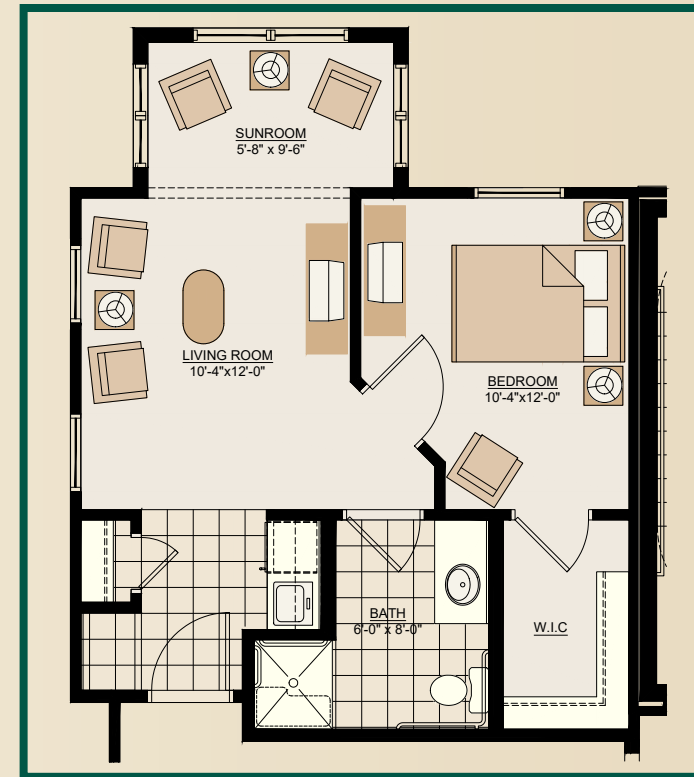

*The Bluegrass*

One Bedroom, One Bath  
350 square feet

*The Preakness*

One Bedroom, One Bath  
411 square feet

*The Belmont*

One Bedroom, One Bath  
410 square feet

*The Derby*

One Bedroom, One Bath  
435 square feet

*The Palomino*

One Bedroom, One Bath  
415 square feet

*The Triple Crown*

One Bedroom, One Bath  
515 square feet