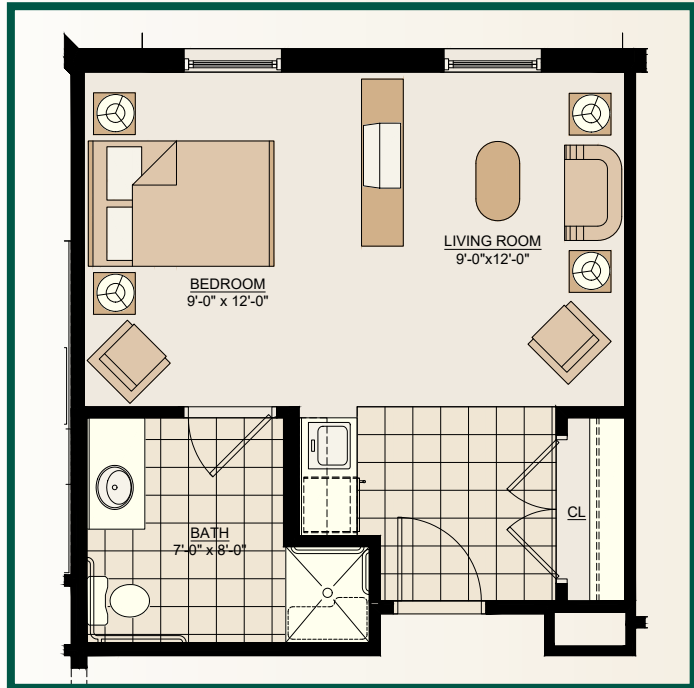

*The Bluegrass*

One Bedroom, One Bath  
350 square feet

*The Preakness*

One Bedroom, One Bath  
411 square feet

*The Belmont*

One Bedroom, One Bath  
410 square feet

*The Derby*

One Bedroom, One Bath  
435 square feet

*The Palomino*

One Bedroom, One Bath  
415 square feet

*The Triple Crown*

One Bedroom, One Bath  
515 square feet