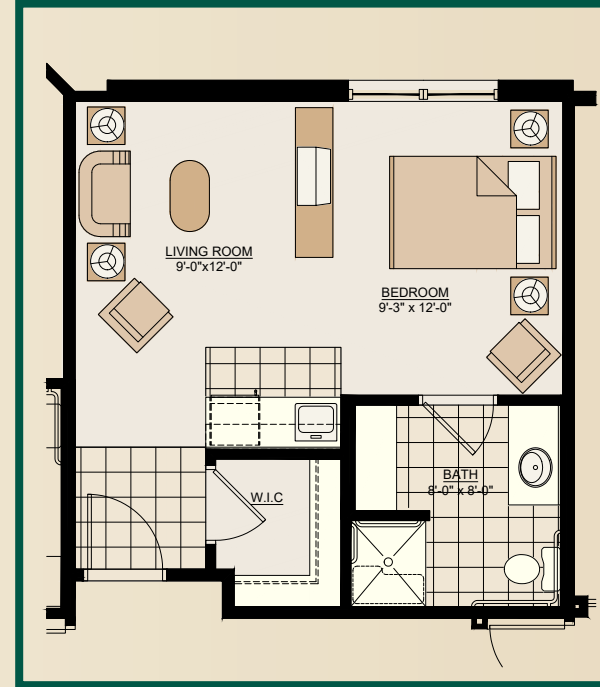

*The Bluegrass*

One Bedroom, One Bath  
350 square feet

*The Preakness*

One Bedroom, One Bath  
411 square feet

*The Belmont*

One Bedroom, One Bath  
410 square feet

*The Derby*

One Bedroom, One Bath  
435 square feet

*The Palomino*

One Bedroom, One Bath  
415 square feet

*The Triple Crown*

One Bedroom, One Bath  
515 square feet