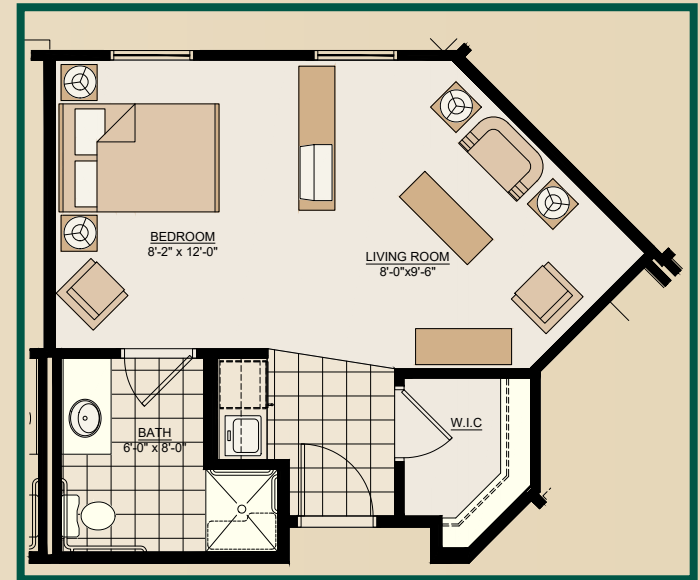

*The Bluegrass*

One Bedroom, One Bath  
350 square feet

*The Preakness*

One Bedroom, One Bath  
411 square feet

*The Belmont*

One Bedroom, One Bath  
410 square feet

*The Derby*

One Bedroom, One Bath  
435 square feet

*The Palomino*

One Bedroom, One Bath  
415 square feet

*The Triple Crown*

One Bedroom, One Bath  
515 square feet